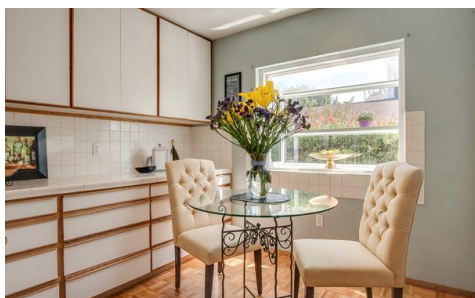

66 Cambridge Avenue  
San Leandro, CA 94577

**\$830,000**

Click Photos to view ALL PICTURES of this fantastic home

View Online: <http://pro.walkintour.com/26499>