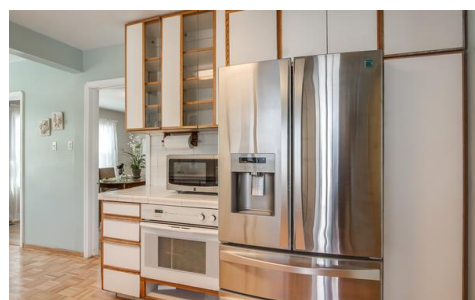

66 Cambridge Avenue  
San Leandro, CA 94577

**\$830,000**

Click Photos to view ALL PICTURES of this fantastic home

View Online: <http://pro.walkintour.com/26499>