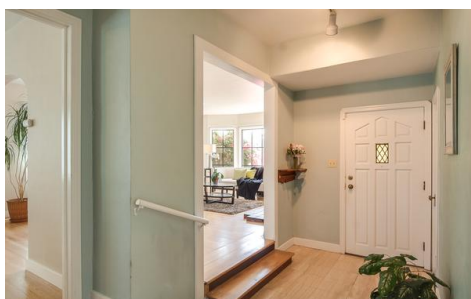

66 Cambridge Avenue  
San Leandro, CA 94577

**\$830,000**

Click Photos to view ALL PICTURES of this fantastic home

View Online: <http://pro.walkintour.com/26499>