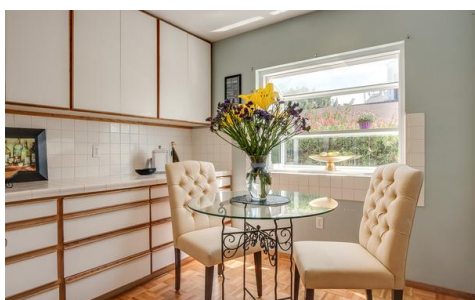

66 Cambridge Avenue  
San Leandro, CA 94577

**\$830,000**

Click Photos to view ALL PICTURES of this fantastic home

View Online: <http://pro.walkintour.com/26499>