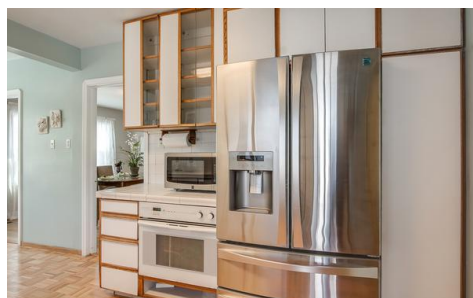

66 Cambridge Avenue  
San Leandro, CA 94577

**\$830,000**

Click Photos to view ALL PICTURES of this fantastic home

View Online: <http://pro.walkintour.com/26499>