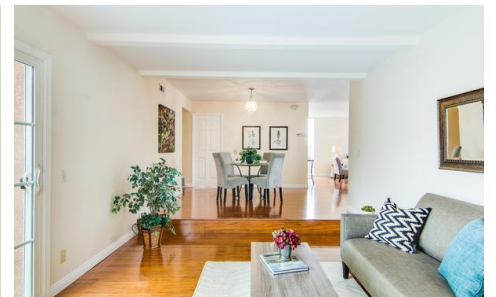

2470 Tipperary Avenue
South San Francisco, CA 94080

\$920,000

Click Photos to view ALL PICTURES of this fantastic home

View Online: <http://pro.walkintour.com/29770>

Single Family Home

Have you been searching the Internet for that perfect home? This interactive presentation has been made available by the listing agent to help you get a feel for this property and help you determine if this home could be the one! Enjoy the presentation. When you've completed the tour, feel free to contact your Realtor with any questions or to arrange a showing.