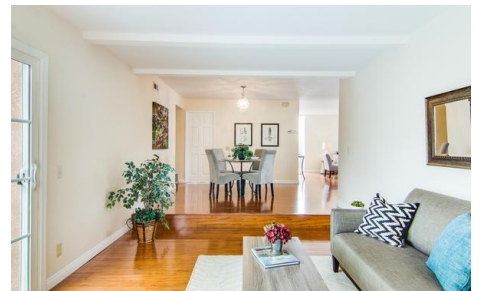

2470 Tipperary Avenue
South San Francisco, CA

CLICK PHOTOS TO VIEW ALL
PICTURES OF THIS FANTASTIC HOME

4 bedrooms | 2 bathrooms | 1500 sq.ft. | 2 garages | built 1963 | lot 5000

\$ 920,000 Single Family Home