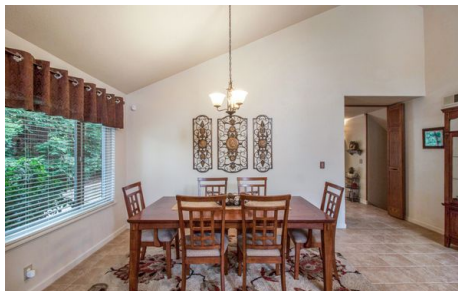

4820 Lyric Lane
San Jose, CA

kw SILICON VALLEY
KELLERWILLIAMS.

ALAN WANG
— REALTY GROUP —

SOUTH SAN JOSE TREASURE WITH AN OVERSIZED LOT

4 bedrooms | 2 bathrooms | 1867 sq.ft. | 1 garages | built 1978 | lot 11680

\$ 799,000 Single Family Home

Hidden Treasure in South San Jose with an Oversized Lot and Beautifully Manicured Backyard located at the Top of the Hill. Inside, find endless Tile Floors, Cathedral Ceilings, an Updated Gourmet Kitchen.