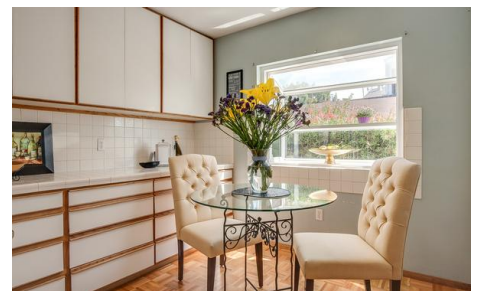

66 Cambridge Avenue
San Leandro, CA

CLICK PHOTOS TO VIEW ALL
PICTURES OF THIS FANTASTIC HOME

5 bedrooms | 4 bathrooms | 2984 sq.ft. | 2 garages | built 1928 | lot 8630

\$ 830,000 Residential Home

Have you been searching the Internet for that perfect home? This interactive presentation has been made available by the listing agent to help you get a feel for this property and help you determine if this home could be the one! Enjoy the presentation. When you've completed the tour, feel free to contact your Realtor with any questions or to arrange a showing.